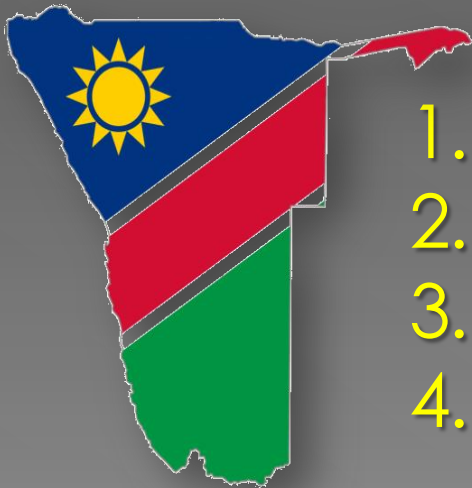

Simbra – The Best of 2 Breeds

R.E.F. Rusch – Windhoek/Namibia

Simbra

1. Greetings
2. Statistics
3. Breeding Programme
4. The Way forward

Statistics

Registrations in Southern Africa

<u>Breed</u>	<u>Sex</u>	<u>2010</u>	<u>Total</u>
Simbra	Males	11.265	
Simbra	Females	32.706	43.971
Simmentaler	Males	10.223	
Simmentaler	Females	28.513	38.736